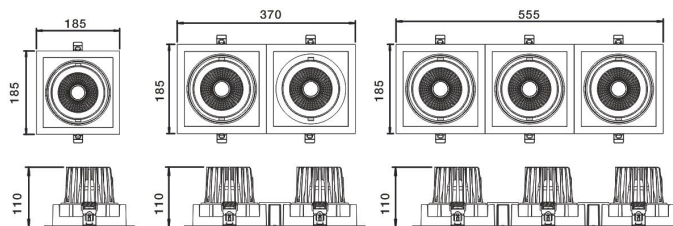

IMS Series

IMS-GL02 1x20W/2x20W/3X20W

Reflector+Lens

Technical Parameters:

Name	Parameters		
Light source:	COB		
Input Voltage:	AC220~240V 50/60Hz		
Current: (Adjustable)	500mA	500mA	500mA
	1x20W	2x20w	3x20w
Rated life:	>50,000 hours		
Operating temperature:	-20℃~40℃		
Storage temperature:	-30℃~60℃		
Certificate:			
Dimmability:	Dimmable Optional		

Ordering Information:

○ Silver gray

Power	CRI	Beam Angle	Luminous	CCT	Housing	Part Number		
1x20W	80	▲ 15°	2217 lm	3000K	○	IMS-GL0211-20W-830-S-15		
			2340 lm	4000K	○	IMS-GL0211-20W-840-S-15		
		▲ 24°	2175 lm	3000K	○	IMS-GL0211-20W-830-S-24		
			2310 lm	4000K	○	IMS-GL0211-20W-840-S-24		
		▲ 40°	2217 lm	3000K	○	IMS-GL0211-20W-830-S-40		
			2313 lm	4000K	○	IMS-GL0211-20W-840-S-40		
	>90	▲ 15°	1993 lm	3000K	○	IMS-GL0211-20W-930-S-15		
			1963 lm	3000K	○	IMS-GL0211-20W-930-S-24		
		▲ 24°	1978 lm	3000K	○	IMS-GL0211-20W-930-S-40		
		2x20W	>80	▲ 15°	3545 lm	3000K	○	IMS-GL0221-20W-830-S-15
					3740 lm	4000K	○	IMS-GL0221-20W-840-S-15
▲ 24°	3478 lm			3000K	○	IMS-GL0221-20W-830-S-24		
	3695 lm			4000K	○	IMS-GL0221-20W-840-S-24		
▲ 40°	3547 lm			3000K	○	IMS-GL0221-20W-830-S-40		
	3680 lm			4000K	○	IMS-GL0221-20W-840-S-40		
>90	▲ 15°	3190 lm	3000K	○	IMS-GL0221-20W-930-S-15			
		3140 lm	3000K	○	IMS-GL0221-20W-930-S-24			
	▲ 24°	3165 lm	3000K	○	IMS-GL0221-20W-930-S-40			
	▲ 40°							

3000K

4000K

Installation instruction

Packaging:

IMS-GL0211(Without driver)

Box
 L210*W210*H165mm
 1pc/box
 GW: 1.4kg/box

Outer carton
 L440*W440*H350mm
 8pcs/CTN
 GW: 12.2kg/carton

IMS-GL0221(Without driver)

Box
 L375*W210*H165mm
 1pc/box
 GW: 2.8kg/box

Outer carton
 L440*W390*H350mm
 4pcs/CTN
 GW: 12.2kg/carton

IMS-GL0231(Without driver)

Box
 L405*W170*H160mm
 1pc/box
 GW: 4.3kg/box

Outer carton
 L530*W415*H350mm
 6pcs/CTN
 GW: 26.8kg/carton