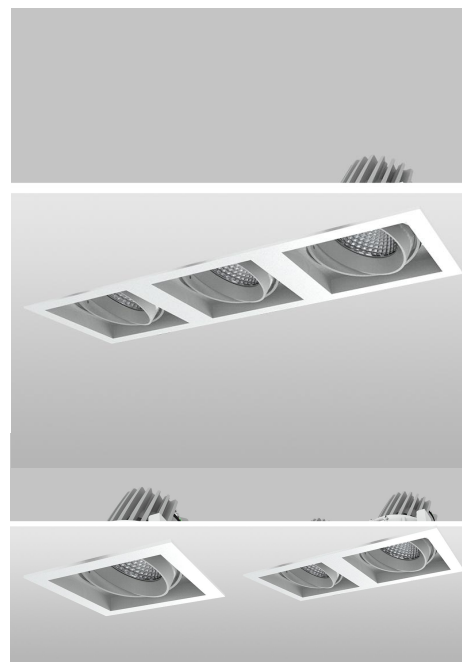

IMS Series

IMS-GL02 1x20W/2x20W/3X20W

Reflector+Lens

Technical Parameters:

Name	Parameters		
Light source:	COB		
Input Voltage:	AC220~240V 50/60Hz		
Current: (Adjustable)	500mA	500mA	500mA
	1x20W	2x20w	3x20w
Rated life:	>50,000 hours		
Operating temperature:	-20℃~40℃		
Storage temperature:	-30℃~60℃		
Certificate:			
Dimmability:	Dimmable Optional		

Ordering Information:

○ Silver gray

Power	CRI	Beam Angle	Luminous	CCT	Housing	Part Number		
1x20W	80	▲ 15°	2217 lm	3000K	○	IMS-GL0211-20W-830-S-15		
			2340 lm	4000K	○	IMS-GL0211-20W-840-S-15		
		▲ 24°	2175 lm	3000K	○	IMS-GL0211-20W-830-S-24		
			2310 lm	4000K	○	IMS-GL0211-20W-840-S-24		
		▲ 40°	2217 lm	3000K	○	IMS-GL0211-20W-830-S-40		
			2313 lm	4000K	○	IMS-GL0211-20W-840-S-40		
	>90	▲ 15°	1993 lm	3000K	○	IMS-GL0211-20W-930-S-15		
			1963 lm	3000K	○	IMS-GL0211-20W-930-S-24		
		▲ 24°	1978 lm	3000K	○	IMS-GL0211-20W-930-S-40		
		2x20W	>80	▲ 15°	3545 lm	3000K	○	IMS-GL0221-20W-830-S-15
					3740 lm	4000K	○	IMS-GL0221-20W-840-S-15
▲ 24°	3478 lm			3000K	○	IMS-GL0221-20W-830-S-24		
	3695 lm			4000K	○	IMS-GL0221-20W-840-S-24		
▲ 40°	3547 lm			3000K	○	IMS-GL0221-20W-830-S-40		
	3680 lm			4000K	○	IMS-GL0221-20W-840-S-40		
>90	▲ 15°	3190 lm	3000K	○	IMS-GL0221-20W-930-S-15			
		3140 lm	3000K	○	IMS-GL0221-20W-930-S-24			
	▲ 24°	3165 lm	3000K	○	IMS-GL0221-20W-930-S-40			
	▲ 40°							