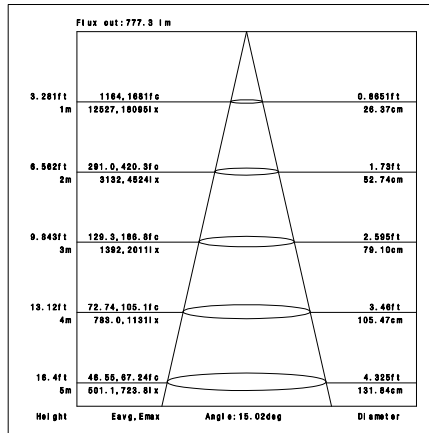

IMS Series

IMS-GL02 1x20W/2x20W/3X20W

Reflector+Lens

Technical Parameters:

Name	Parameters		
Light source:	COB		
Input Voltage:	AC220~240V 50/60Hz		
Current: (Adjustable)	500mA	500mA	500mA
	1x20W	2x20w	3x20w
Rated life:	>50,000 hours		
Operating temperature:	-20℃~40℃		
Storage temperature:	-30℃~60℃		
Certificate:			
Dimmability:	Dimmable Optional		

Ordering Information:

○ Silver gray

Power	CRI	Beam Angle	Luminous	CCT	Housing	Part Number		
1x20W	80	▲ 15°	2217 lm	3000K	○	IMS-GL0211-20W-830-S-15		
			2340 lm	4000K	○	IMS-GL0211-20W-840-S-15		
		▲ 24°	2175 lm	3000K	○	IMS-GL0211-20W-830-S-24		
			2310 lm	4000K	○	IMS-GL0211-20W-840-S-24		
		▲ 40°	2217 lm	3000K	○	IMS-GL0211-20W-830-S-40		
			2313 lm	4000K	○	IMS-GL0211-20W-840-S-40		
	>90	▲ 15°	1993 lm	3000K	○	IMS-GL0211-20W-930-S-15		
			1963 lm	3000K	○	IMS-GL0211-20W-930-S-24		
		▲ 24°	1978 lm	3000K	○	IMS-GL0211-20W-930-S-40		
		2x20W	>80	▲ 15°	3545 lm	3000K	○	IMS-GL0221-20W-830-S-15
					3740 lm	4000K	○	IMS-GL0221-20W-840-S-15
▲ 24°	3478 lm			3000K	○	IMS-GL0221-20W-830-S-24		
	3695 lm			4000K	○	IMS-GL0221-20W-840-S-24		
▲ 40°	3547 lm			3000K	○	IMS-GL0221-20W-830-S-40		
	3680 lm			4000K	○	IMS-GL0221-20W-840-S-40		
>90	▲ 15°	3190 lm	3000K	○	IMS-GL0221-20W-930-S-15			
		3140 lm	3000K	○	IMS-GL0221-20W-930-S-24			
	▲ 24°	3165 lm	3000K	○	IMS-GL0221-20W-930-S-40			
	▲ 40°							

Technical Data test pattern

20W CRI80 15°

3000K

4000K

20W CRI80 24°

3000K

4000K

20W CRI80 40°