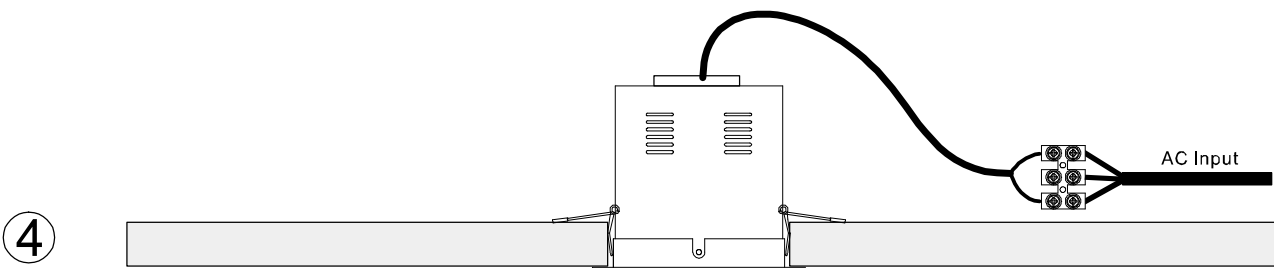

Ordering Information:

○ Silver gray

Power	CRI	Beam Angle	Luminous	CCT	Housing	Part Number		
1x20W	80	▲ 15°	2217 lm	3000K	○	IMS-GL0211-20W-830-S-15		
			2340 lm	4000K	○	IMS-GL0211-20W-840-S-15		
		▲ 24°	2175 lm	3000K	○	IMS-GL0211-20W-830-S-24		
			2310 lm	4000K	○	IMS-GL0211-20W-840-S-24		
		▲ 40°	2217 lm	3000K	○	IMS-GL0211-20W-830-S-40		
			2313 lm	4000K	○	IMS-GL0211-20W-840-S-40		
	>90	▲ 15°	1993 lm	3000K	○	IMS-GL0211-20W-930-S-15		
			1963 lm	3000K	○	IMS-GL0211-20W-930-S-24		
		▲ 24°	1978 lm	3000K	○	IMS-GL0211-20W-930-S-40		
		2x20W	>80	▲ 15°	3545 lm	3000K	○	IMS-GL0221-20W-830-S-15
					3740 lm	4000K	○	IMS-GL0221-20W-840-S-15
▲ 24°	3478 lm			3000K	○	IMS-GL0221-20W-830-S-24		
	3695 lm			4000K	○	IMS-GL0221-20W-840-S-24		
▲ 40°	3547 lm			3000K	○	IMS-GL0221-20W-830-S-40		
	3680 lm			4000K	○	IMS-GL0221-20W-840-S-40		
>90	▲ 15°	3190 lm	3000K	○	IMS-GL0221-20W-930-S-15			
		3140 lm	3000K	○	IMS-GL0221-20W-930-S-24			
	▲ 24°	3165 lm	3000K	○	IMS-GL0221-20W-930-S-40			
	▲ 40°							

3000K

4000K

Installation instruction

Packaging:

IMS-GL0211(Without driver)

Box
 L210*W210*H165mm
 1pc/box
 GW: 1.4kg/box

Outer carton
 L440*W440*H350mm
 8pcs/CTN
 GW: 12.2kg/carton

IMS-GL0221(Without driver)