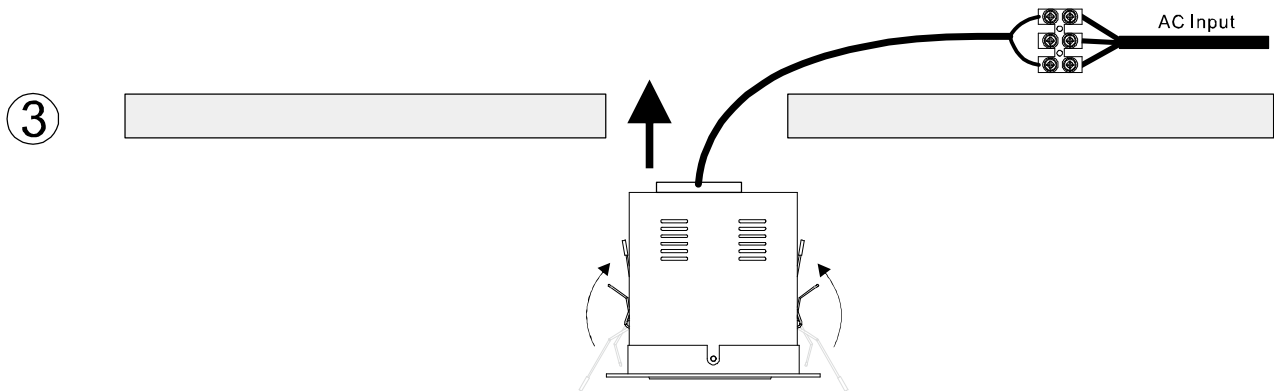

Installation instruction