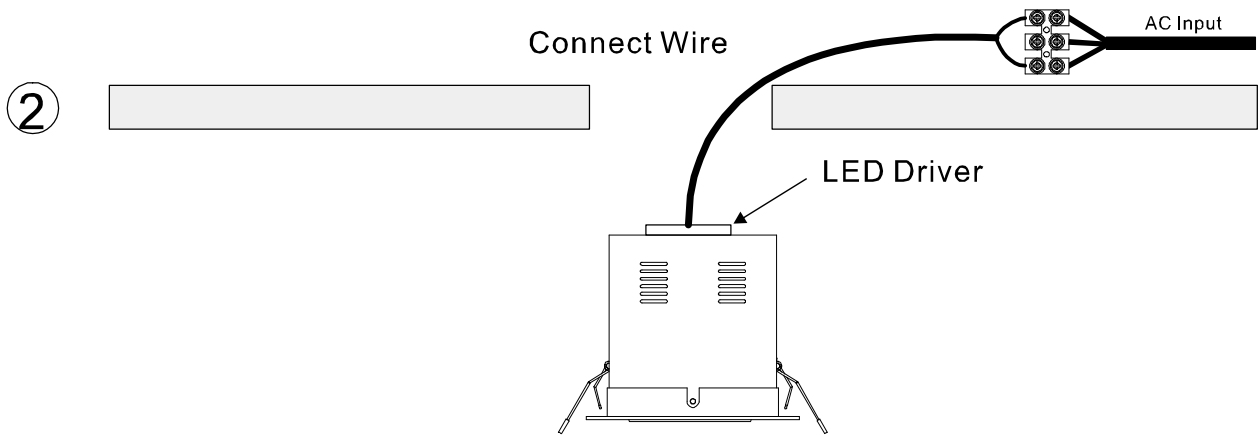

Installation instruction